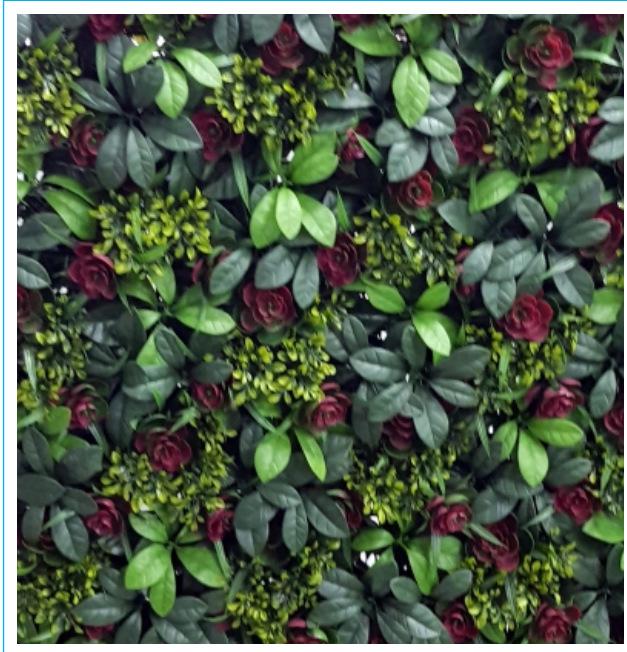

**INDOOR MILAN LEAVES**  
**SIZE 40CM X 60CM (2.70SQFT)**

**OUTDOOR SWEET POTATO LEAVES**  
**SIZE 50CM X 50CM (2.70 SQFT)**

**OUTDOOR GRAPE LEAF**  
**SIZE 50CM X 50CM (2.70 SQFT)**

**OUTDOOR YELLOW AND  
PURPLE LEAVES**  
**SIZE 40CM X 60CM (2.70 SQFT)**

**OUTDOOR SUCCULENT ROSE**  
SIZE 50CM X 50CM (2.70 SQFT)

**INDOOR MOMORDICA  
FRUIT LEAVES**  
SIZE 40CM X 60CM (2.70 SQFT)

**OUTDOOR FLORAL LEAVES**  
SIZE 50CM X 50CM (2.70 SQFT)

**OUTDOOR MULTICOLOR LEAVES**  
SIZE 50CM X 50CM (2.70 SQFT)