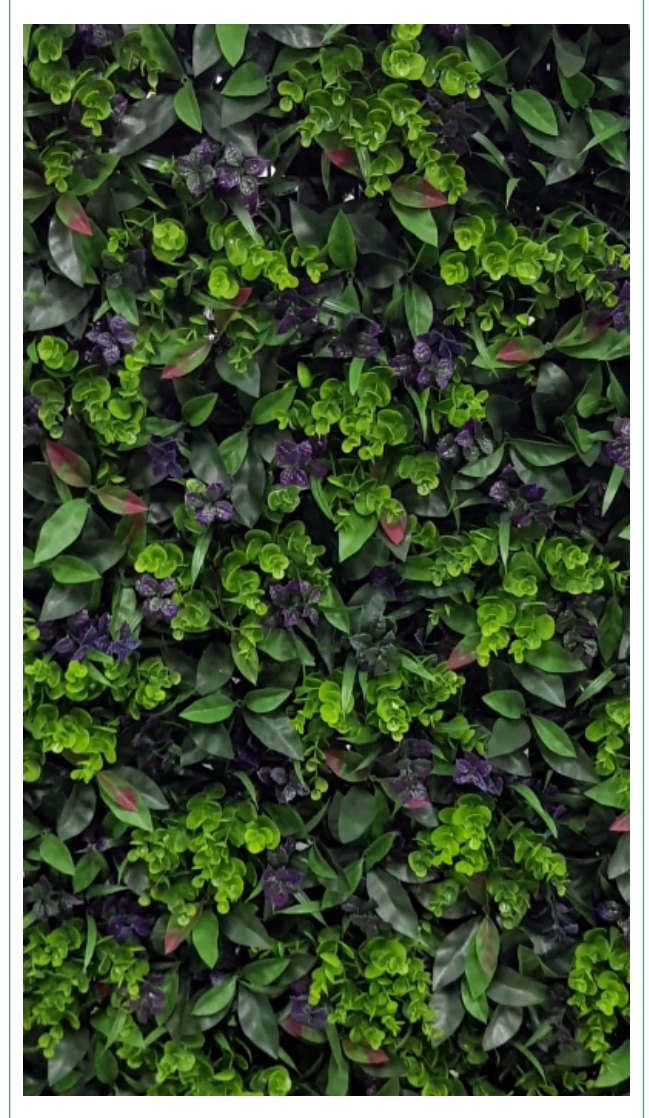

**INDOOR MILAN LEAVES**  
**SIZE 40CM X 60CM (2.70SQFT)**

**OUTDOOR SWEET POTATO LEAVES**  
**SIZE 50CM X 50CM (2.70 SQFT)**

**OUTDOOR GRAPE LEAF**  
**SIZE 50CM X 50CM (2.70 SQFT)**

**OUTDOOR YELLOW AND  
PURPLE LEAVES**  
**SIZE 40CM X 60CM (2.70 SQFT)**